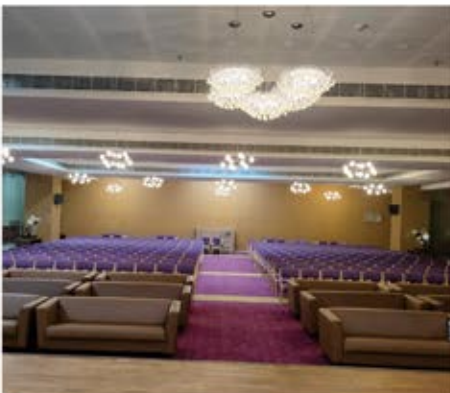

Executed Site

Furniture For Everyone