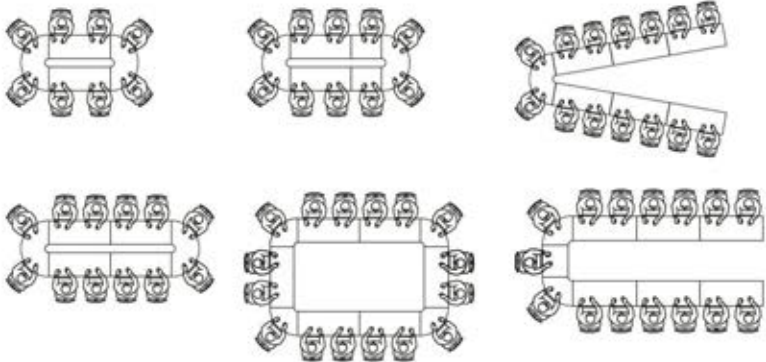

Furniture For Everyone

Claudius

Brainstorming ideas

Main Table:
2590/3265/3940 x 1240 x 750mm

Caesar

Seamless communication

3940 X 2590 X 750 mm
One Seater: 675mm L X 525mm W X 740mm H.
Two Seater: 1350mm L X 525mm W X 740mm H.
Corner 1 Seater: 525mm X 525mm In Curvature

Max

Lead the way you want to be

6075 X 2700 X 740 mm
One Unit Size : 1350 X 675 X 740 mm
Connectors : 675 X 675 X 740 mm

Discussion Table

Marcus

Maximus

Marius

750/900 mm Dia 750/900 mm Dia 1050/1200 mm Dia